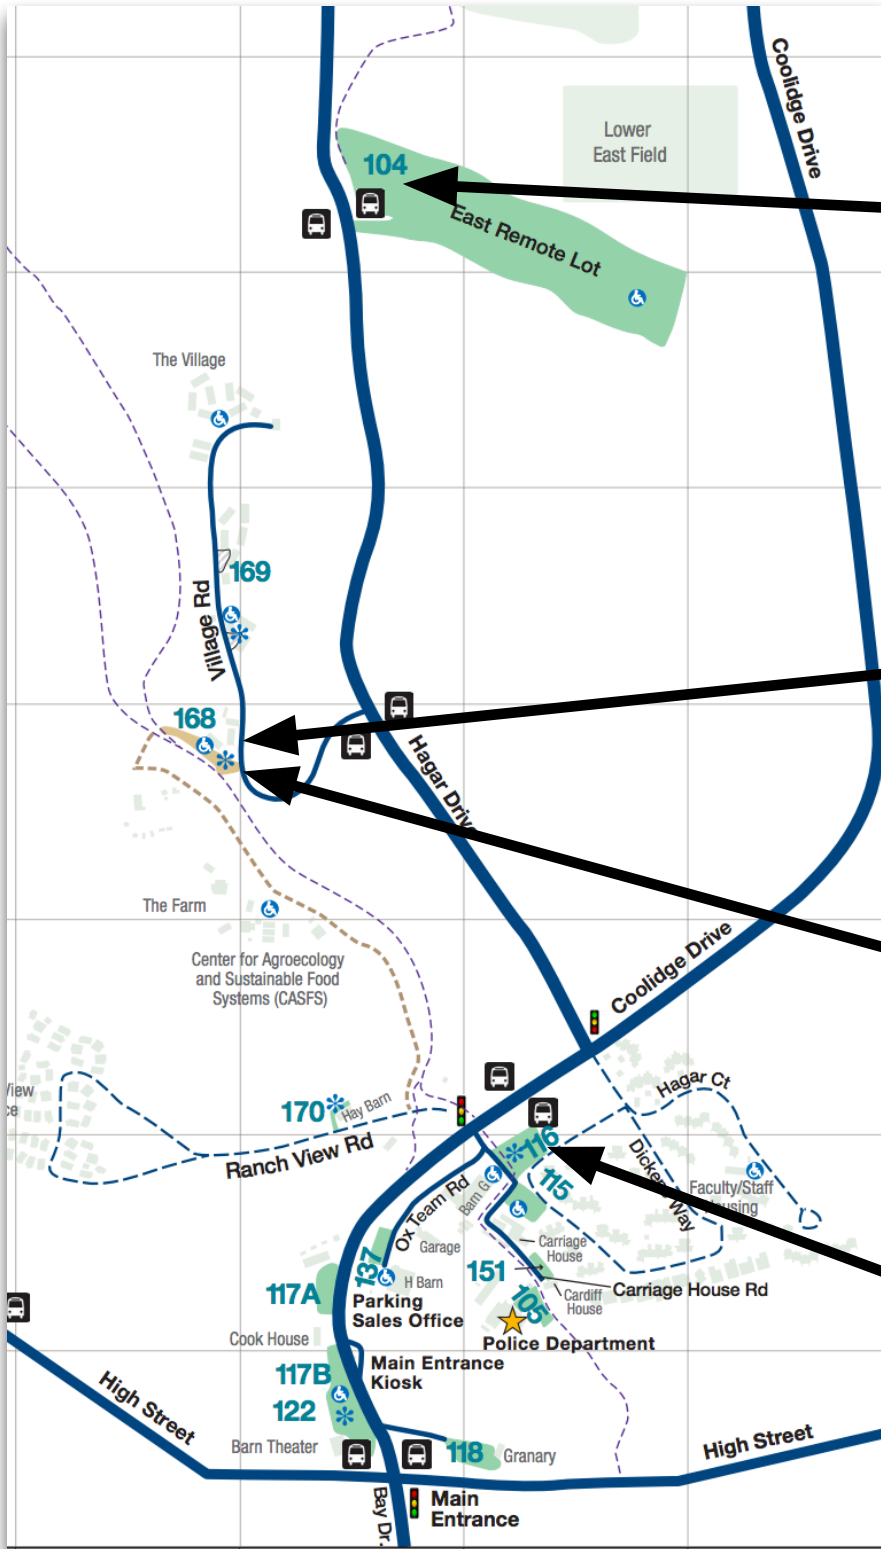

# PICA Program in Community & Agroecology Parking & Directions

**East Remote  
Parking Lot**

**PICA  
Program in  
Community &  
Agroecology**  
At The Village  
A2 & A3 Buildings

**Agroecology  
Parking Lot  
(Lot 168)**

**Campus  
Facilities  
Parking Lot  
(Lot 116)**